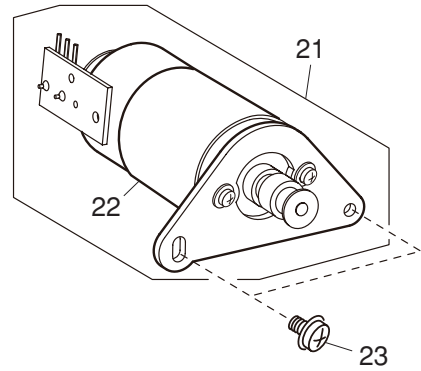

PARTS LIST

PARTS LIST

KEY NO.	PARTS NO.	DESCRIPTION
1	861616204	Presser foot actuator arm (unit)
2	861035007	Presser foot actuator arm
3	864077000	Presser foot actuator shaft
4	000001609	Snap ring E-5
5	000014605	Grip ring 6
6	854145009	Slider
7	000115629	Setscrew TP 4x8
8	000081005	Setscrew 4x8
9	000188405	Nylon clip
10	860608004	Idler (unit)
11	860021007	Idler base
12	625217100	Idler
13	000002806	Snap ring E-6
14	864619000	Printed circuit board B case (unit)
15	861090044	Printed circuit board B case
16	864505002	Printed circuit board B (unit)
17	000103509	Setscrew 4x10
18	864028006	Printed circuit board B case set plate
19	000595100	Ferrite core
20	000053101	Cord bind
21	858639007	DC motor (unit)
22	843518302	DC motor
23	000115607	Setscrew TP 4x10
24	864078001	Set plate
25	864621005	Switching power supply (unit)
26	858120103	Switching power supply plate
27	000119704	Setscrew 3x14 (B)
28	000103509	Setscrew 4x10
29	861089006	Cord guide
30	858145012	Cord guide plate
31	000115607	Setscrew TP 4x8
32	864610001	Bobbin thread sensor (unit)
33	864611002	Bobbin thread sensor motor (unit)
34	000101404	Setscrew 4x6
35	000013707	Snap ring CS-2.4