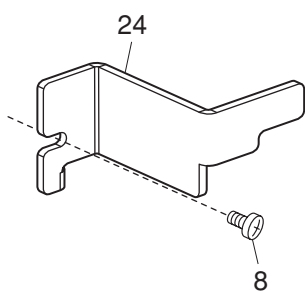

PARTS LIST

PARTS LIST

KEY NO.	PARTS NO.	DESCRIPTION
1	861616204	Presser foot actuator arm (unit)
2	861035007	Presser foot actuator arm
3	864077000	Presser foot actuator shaft
4	000001609	Snap ring E-5
5	000014605	Grip ring 6
6	854145009	Slider
7	000115629	Setscrew TP 4x8
8	000081005	Setscrew 4x8
9	000188405	Nylon clip
10	860608004	Idler (unit)
11	860021007	Idler base
12	625217100	Idler
13	000002806	Snap ring E-6
14	864619000	Printed circuit board B case (unit)
15	861090044	Printed circuit board B case
16	864505002	Printed circuit board B (unit)
17	000103509	Setscrew 4x10
18	864028006	Printed circuit board B case set plate
19	000595100	Ferrite core
20	000053101	Cord bind
21	858639007	DC motor (unit)
22	843518302	DC motor
23	000115607	Setscrew TP 4x10
24	864078001	Set plate
25	864621005	Switching power supply (unit)
26	858120103	Switching power supply plate
27	000119704	Setscrew 3x14 (B)
28	000103509	Setscrew 4x10
29	861089006	Cord guide
30	858145012	Cord guide plate
31	000115607	Setscrew TP 4x8
32	864610001	Bobbin thread sensor (unit)
33	864611002	Bobbin thread sensor motor (unit)
34	000101404	Setscrew 4x6
35	000013707	Snap ring CS-2.4