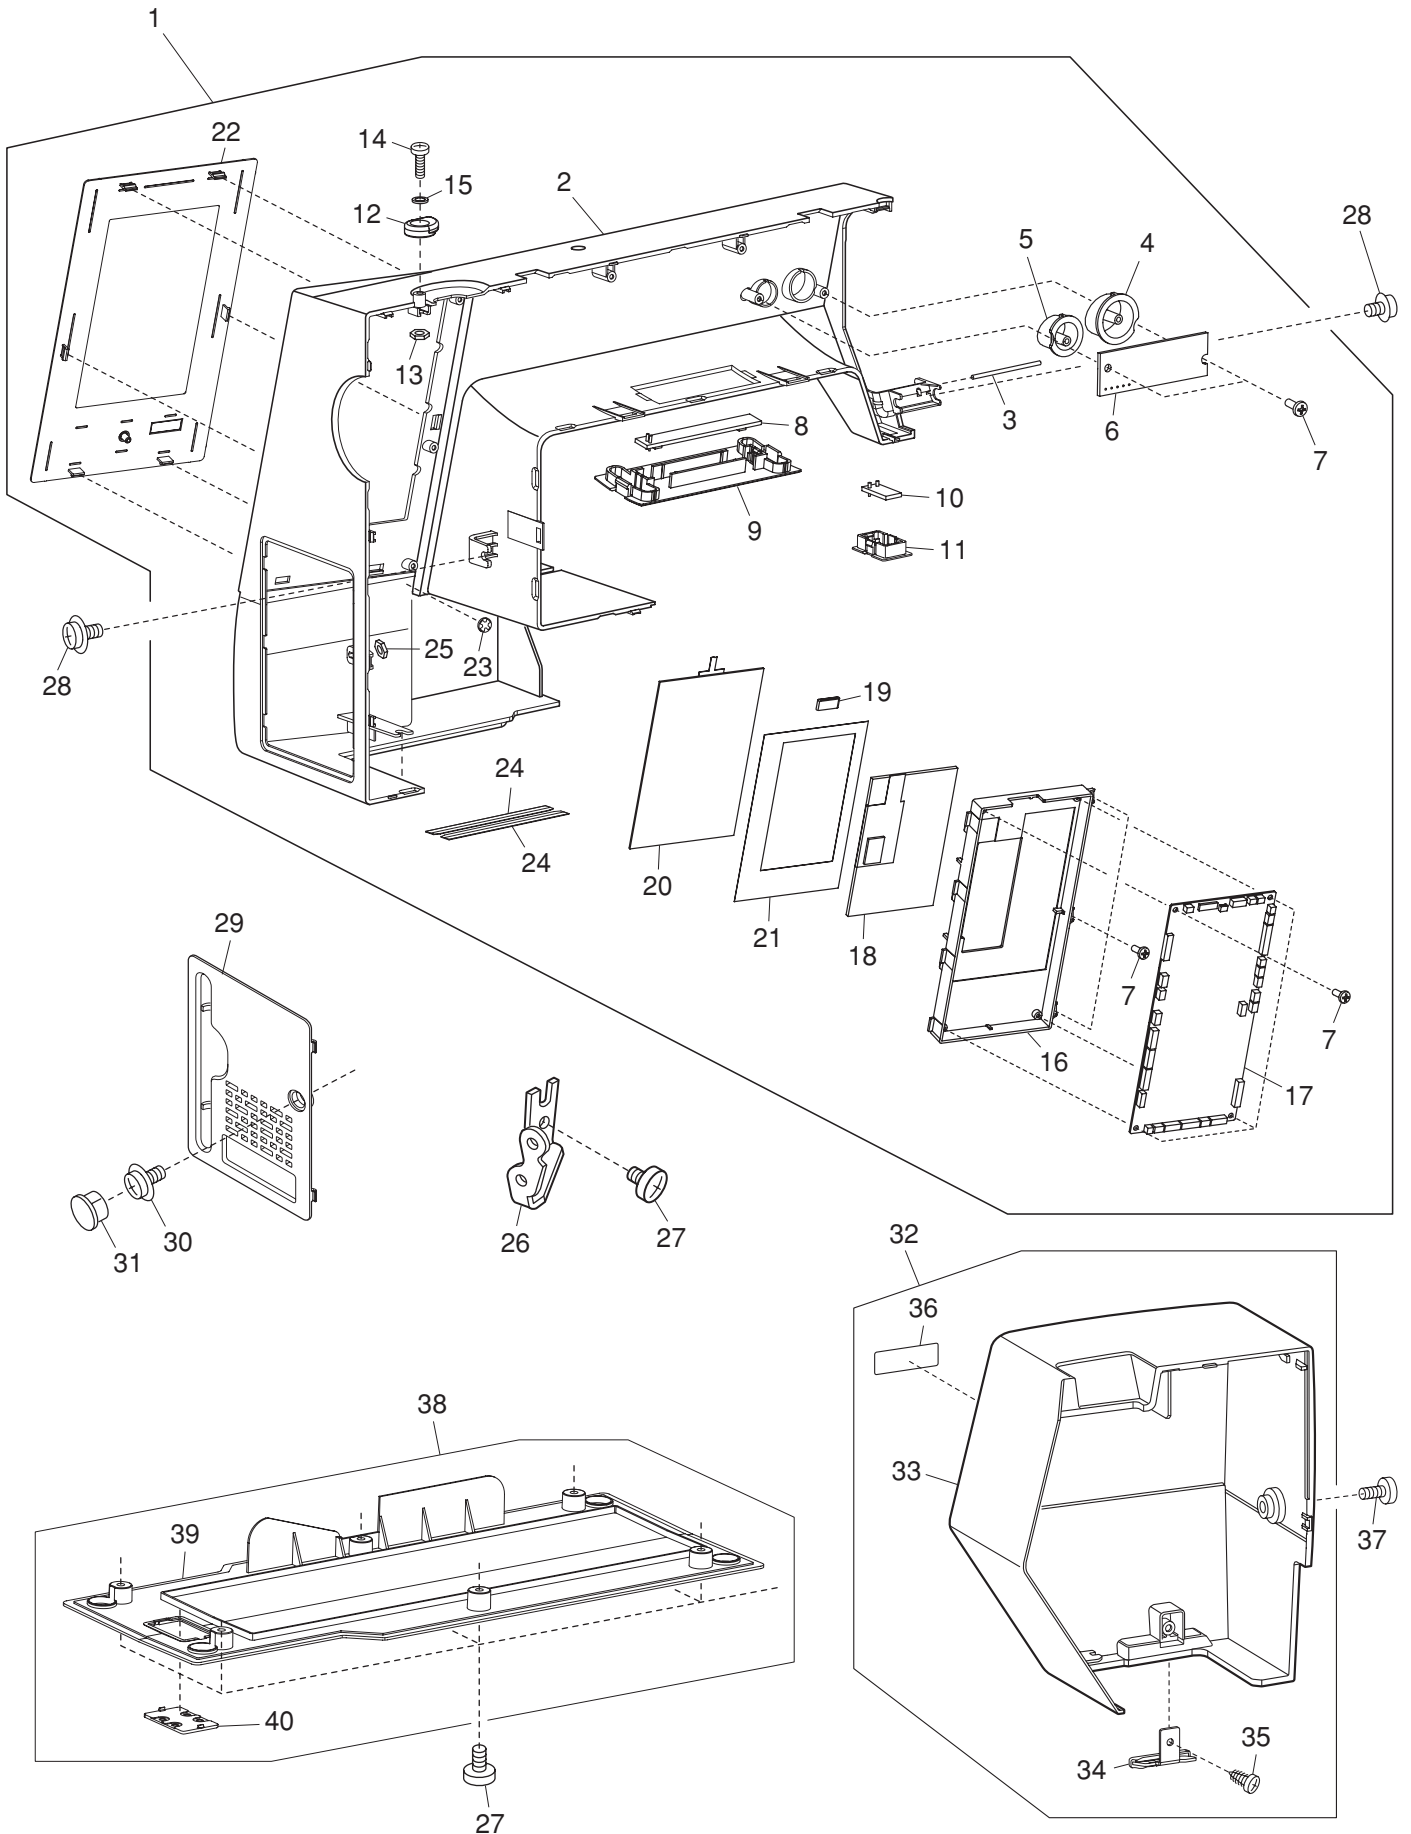

PARTS LIST

MODEL: MC500E

PARTS LIST

PARTS LIST

KEY NO.	PARTS NO.	DESCRIPTION
1	864629003	Front cover (unit)
2	864055A01	Front cover
3	639075004	Thread guide
4	864056A01	Start/stop button
5	864057A01	Button 1
6	809510102	Printed circuit board F (unit)
7	000120203	Setscrew 3x8 (B)
8	858502103	Printed circuit board L1 (unit)
9	858106000	LED cover 2
10	858511909	Printed circuit board L2 (unit)
11	860167006	Lamp cover 2
12	846177108	Bobbin winder stopper
13	000061205	Nut 4-3-7
14	000101828	Setscrew 4x16
15	000071013	Washer
16	861070015	Printed circuit board A case
17	864506025	Printed circuit board A (unit)
18	863512009	LCD (unit)
19	861512003	Ferrite core
20	861505106	Touch panel (unit)
21	863126A02	Touch panel sheet
22	864064D01	Decorative plate
23	000014007	Snap ring CS-4
24	856036105	Carriage window sheet 2
25	000063104	Nut 3-2-5.5
26	639080002	Front cover set plate
27	000081005	Setscrew 4x8
28	000115205	Setscrew TP 4x6
29	864059006	Belt cover
30	000114709	Setscrew TP 3x6
31	745033002	Cap
32	864631008	Face plate (unit) (U.S.A.) (Australia) (UK) (Continental Europe) (Russia)
	864631101	Face plate (unit) (Canada)
33	864060A01	Face plate
34	832508006	Thread cutter (unit)
35	000161103	Setscrew 3x6 (B)
36	100517008	Caution sticker (Canada)
37	000103509	Setscrew 4x10
38	864633000	Base plate (unit)
39	864063003	Base plate
40	850156001	Cover lid