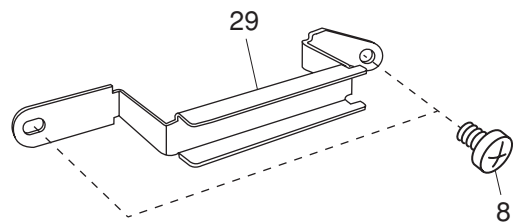

PARTS LIST

PARTS LIST

KEY NO.	PARTS NO.	DESCRIPTION
1	861616204	Presser foot actuator arm (unit)
2	861035007	Presser foot actuator arm
3	864077000	Presser foot actuator shaft
4	000001609	Snap ring E-5
5	000014605	Grip ring 6
6	854145009	Slider
7	000115629	Setscrew TP 4x8
8	000081005	Setscrew 4x8
9	000188405	Nylon clip
10	860608004	Idler (unit)
11	860021007	Idler base
12	625217100	Idler
13	000002806	Snap ring E-6
14	864619000	Printed circuit board B case (unit)
15	861090044	Printed circuit board B case
16	864505002	Printed circuit board B (unit)
17	000103509	Setscrew 4x10
18	864028006	Printed circuit board B case set plate
19	000595100	Ferrite core
20	000053101	Cord bind
21	858639007	DC motor (unit)
22	843518302	DC motor
23	000115607	Setscrew TP 4x10
24	864078001	Set plate
25	864621005	Switching power supply (unit)
26	858120103	Switching power supply plate
27	000119704	Setscrew 3x14 (B)
28	000103509	Setscrew 4x10
29	861089006	Cord guide
30	858145012	Cord guide plate
31	000115607	Setscrew TP 4x8
32	864610001	Bobbin thread sensor (unit)
33	864611002	Bobbin thread sensor motor (unit)
34	000101404	Setscrew 4x6
35	000013707	Snap ring CS-2.4