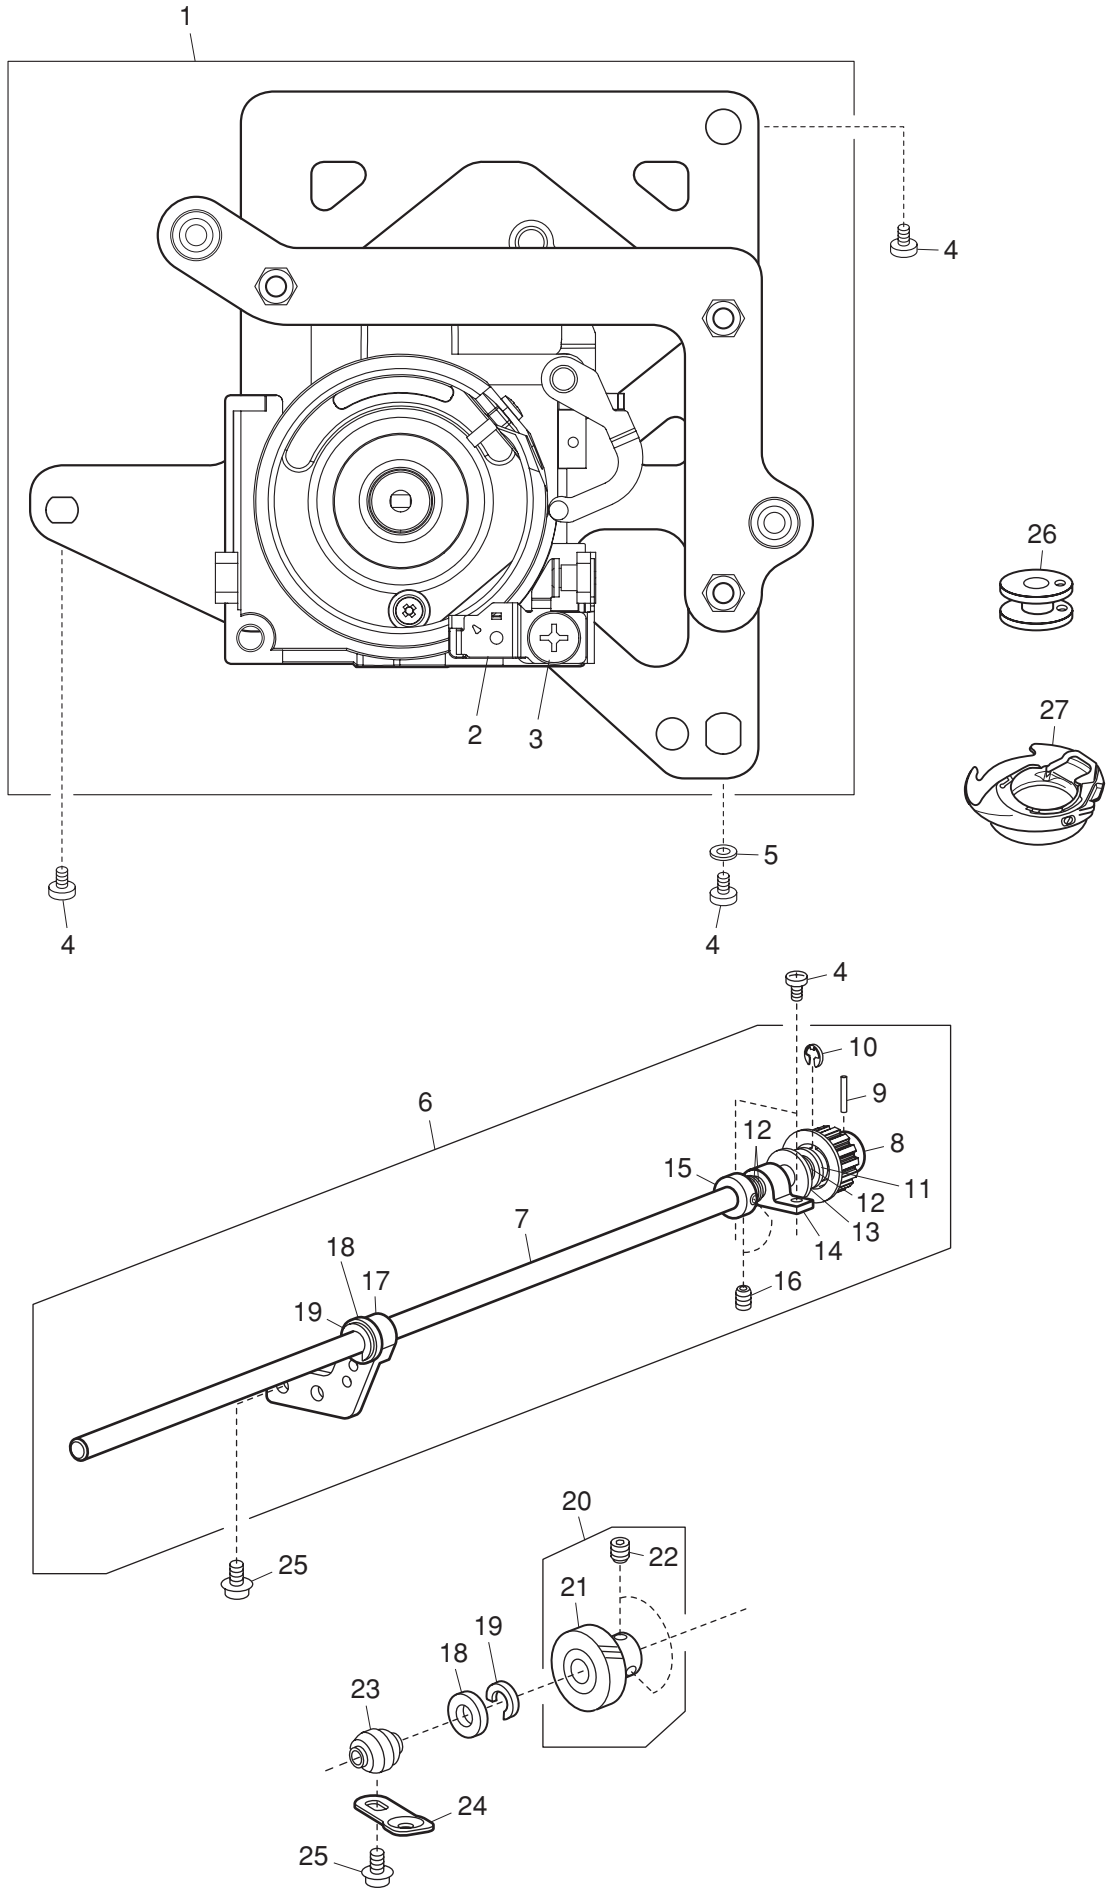

PARTS LIST

PARTS LIST

KEY NO.	PARTS NO.	DESCRIPTION
1	864613004	Hook race (unit)
2	864632003	Bobbin holder stopper (unit)
3	000160504	Setscrew 4x12
4	000081005	Setscrew 4x8
5	000070506	Washer 4
6	864614005	Lower shaft (unit)
7	864022000	Lower shaft
8	650073007	Lower shaft gear
9	000004200	Pin 3x18
10	000002806	Snap ring E-6
11	858177002	Lower shaft washer
12	000038502	Washer
13	823110009	Felt
14	508120006	Shaft fixing metal
15	820166001	Lower shaft ring
16	000111201	Hexagonal socket screw 4x4
17	858058006	Lower shaft supporter
18	822070003	Felt (1)
19	822112008	Felt holder (1)
20	850687006	Lower shaft gear (unit)
21	650076000	Lower shaft gear
22	000111304	Hexagonal socket screw 5x5
23	732034003	Lower shaft bushing (rear)
24	809042005	Lower shaft bushing set plate
25	000115607	Setscrew TP 4x8
26	846652504	Bobbin holder (unit)
27	102261103	Bobbin