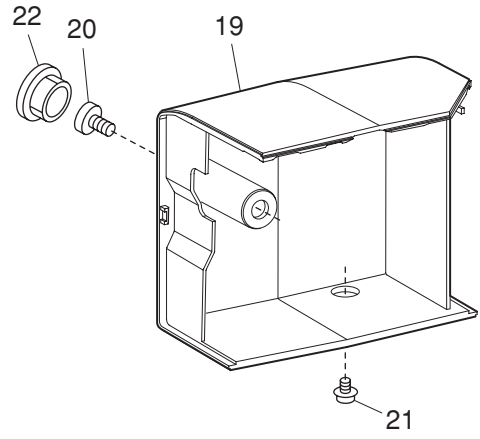

PARTS LIST

PARTS LIST

KEY NO.	PARTS NO.	DESCRIPTION
1	864615006	Needle plate (unit)
2	864024002	Needle plate
3	809133004	Hook cover plate supporter
4	861152001	Felt
5	809134005	Hook cover plate supporter base
6	809135006	Guide holder
7	809137008	Cutter
8	000014306	Snap ring CS-3
9	825016000	Hook cover plate release button
10	825017001	Spring
11	820374004	Setscrew 2x2.3
12	864025003	Rotation stopper
13	000163703	Setscrew 2x3.5
14	681009101	Setscrew
15	809136100	Hook cover plate
16	864632009	Bed cover (unit)
17	864061001	Bed cover
18	856009109	Carriage window sheet 1
19	864062002	Thread cutter cover
20	000081005	Setscrew 4x8
21	000115401	Setscrew TP 3x4
22	745033002	Cap
23	864616007	Thread cutter (unit)