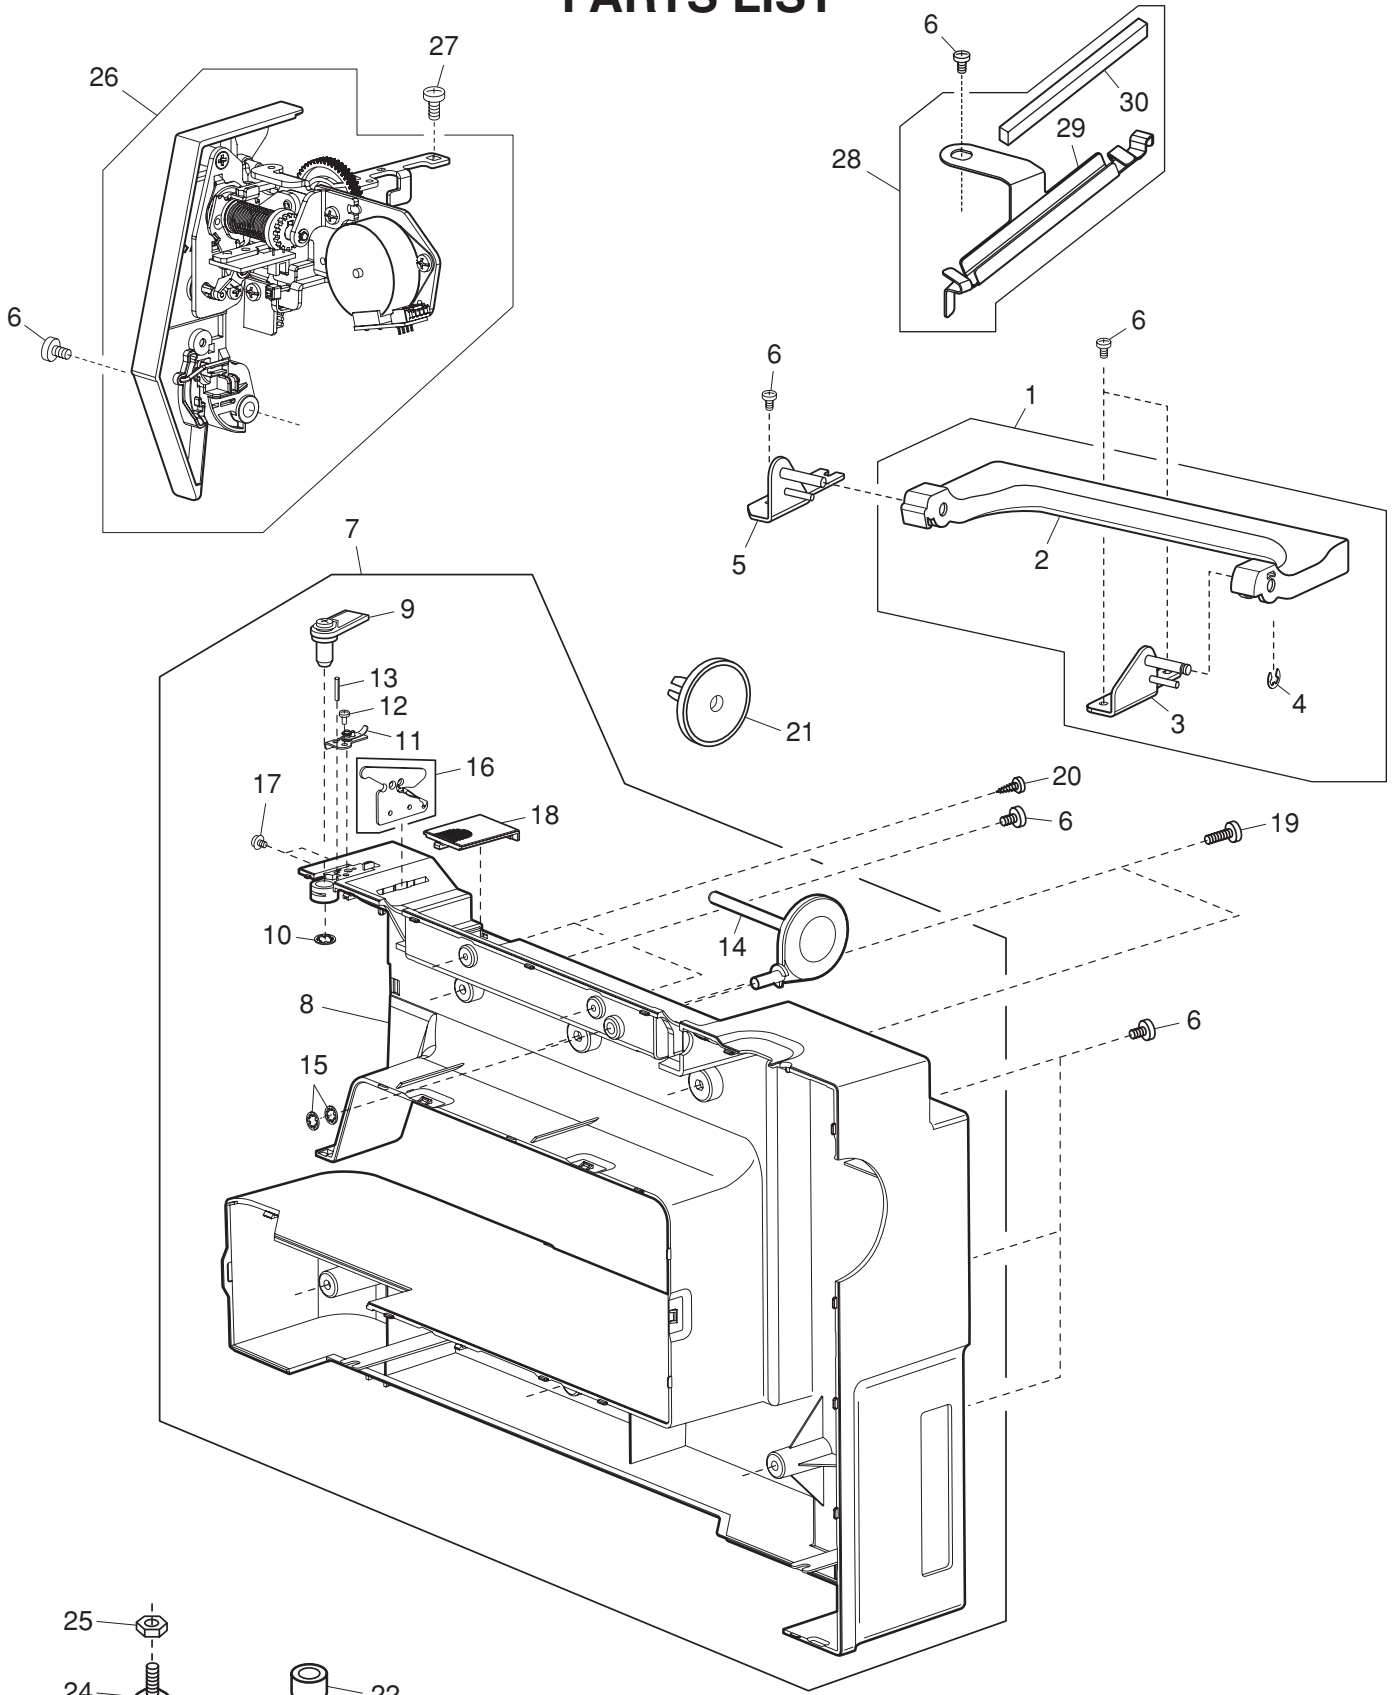

PARTS LIST

- 25 — [Nut]
- 24 — [Screw]
- 23 — [Washer]

- 22 — [Washer]

- 22 — [Washer]

PARTS LIST

KEY NO.	PARTS NO.	DESCRIPTION
1	864620004	Carrying handle (unit)
2	864029007	Carrying handle
3	864031002	Carrying handle supporter (rear)
4	000001609	Snap ring E-5
5	864030001	Carrying handle supporter (front)
6	000081005	Setscrew 4x8
7	864628002	Rear cover (unit)
8	864054A01	Rear cover
9	650503296	Thread guide (unit)
10	000014409	Snap ring CS-8
11	834555107	Top cover thread guide plate (unit)
12	000162001	Setscrew 2.6x5
13	000020202	Spring pin 2x10
14	809027004	Spool pin
15	000013800	Snap ring CS-6
16	864634001	Pre-tension thread guide (unit)
17	000115401	Setscrew TP 3x4
18	864066006	Oiling plate
19	000101806	Setscrew 4x16
20	000161309	Setscrew 3x12
21	822020503	Spool holder (large)
22	647009002	Bed rubber foot
23	735002001	Rubber foot
24	000097808	Setscrew 5x25
25	000061412	Nut 5-3-8
26	864609007	Thread tension (unit)
27	000103509	Setscrew 4x10
28	864638005	Oiling guide (unit)
29	864075008	Oiling guide
30	763033019	String