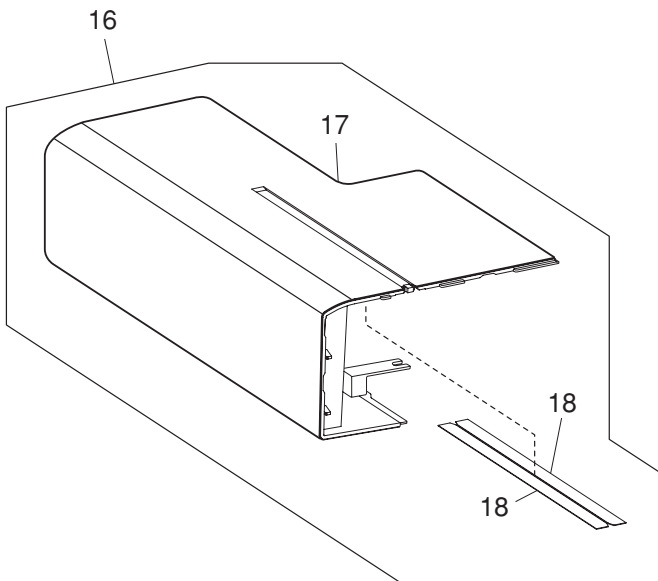

PARTS LIST

PARTS LIST

KEY NO.	PARTS NO.	DESCRIPTION
1	864615006	Needle plate (unit)
2	864024002	Needle plate
3	809133004	Hook cover plate supporter
4	861152001	Felt
5	809134005	Hook cover plate supporter base
6	809135006	Guide holder
7	809137008	Cutter
8	000014306	Snap ring CS-3
9	825016000	Hook cover plate release button
10	825017001	Spring
11	820374004	Setscrew 2x2.3
12	864025003	Rotation stopper
13	000163703	Setscrew 2x3.5
14	681009101	Setscrew
15	809136100	Hook cover plate
16	864632009	Bed cover (unit)
17	864061001	Bed cover
18	856009109	Carriage window sheet 1
19	864062002	Thread cutter cover
20	000081005	Setscrew 4x8
21	000115401	Setscrew TP 3x4
22	745033002	Cap
23	864616007	Thread cutter (unit)