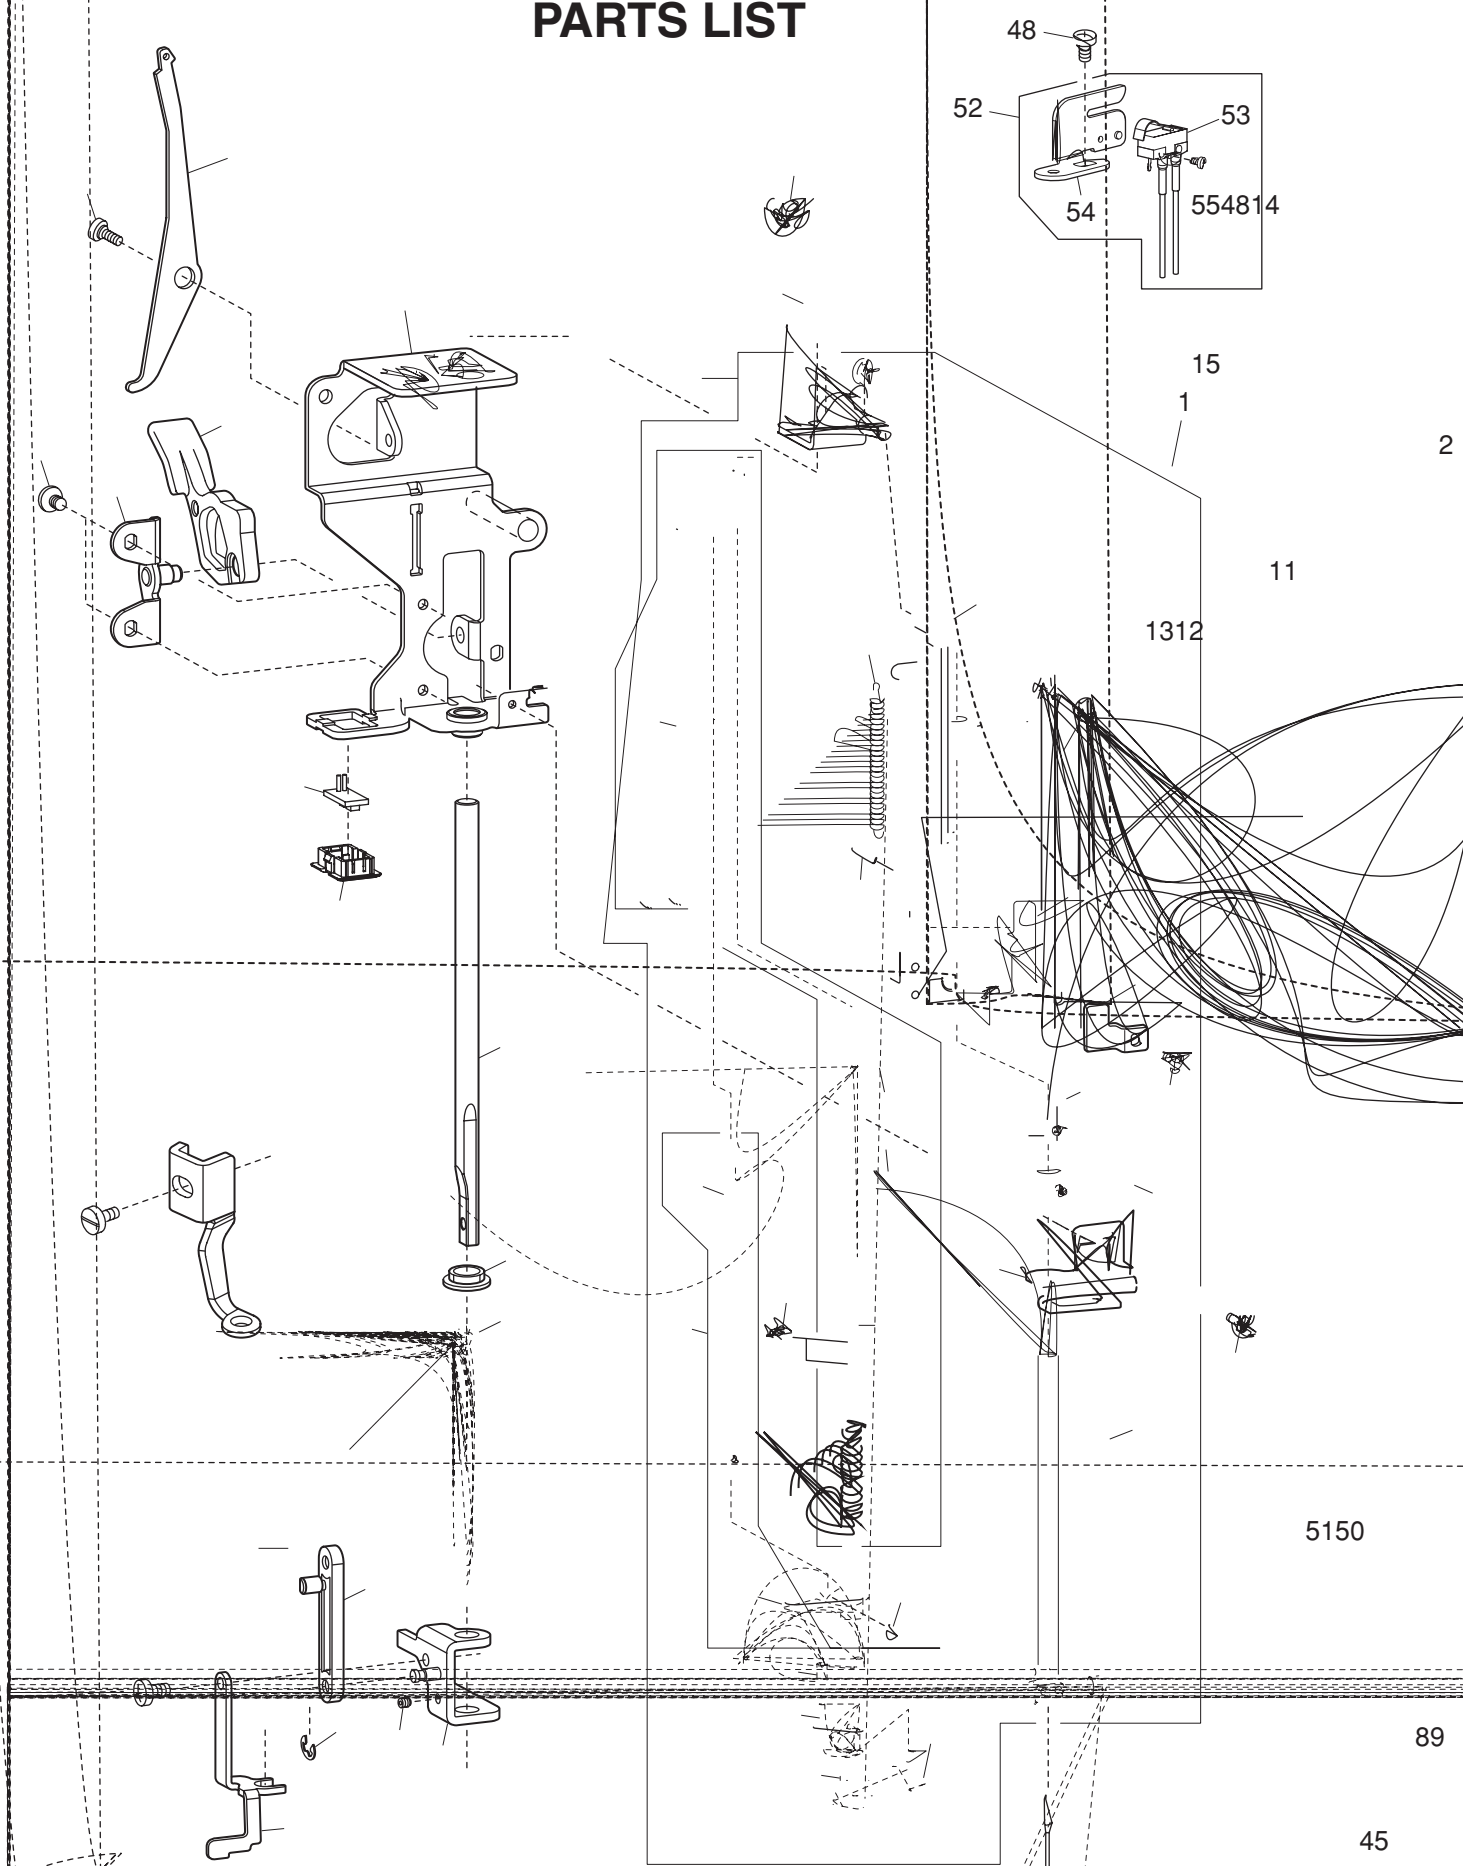

PARTS LIST

PARTS LIST

KEY NO.	PARTS NO.	DESCRIPTION
1	864602000	Presser bar base plate (unit)
2	864003005	Presser bar base plate
3	864004006	Presser bar bushing
4	827021004	Presser bar
5	864005007	Presser bar spring
6	864603001	Presser bar connecting stud (unit)
7	864006008	Presser bar connecting stud
8	861028007	Presser bar link
9	000002507	Snap ring E-4
10	000111500	Hexagonal socket screw 4x8
11	861025004	Presser foot lifter
12	864007009	Presser foot lifter set plate
13	000101404	Setscrew 4x6
14	861067008	Tension release lever
15	859273002	Setscrew
16	864604002	Needle bar supporter (unit)
17	858250000	Needle bar supporter
18	858538108	Needle bar (unit)
19	864009001	Needle drop adjusting plate
20	301504104	Needle bar connecting stud (unit)
21	858540000	Rotation pin stopper (unit)
22	864605003	Needle threader shaft (unit)
23	858255108	Needle threader shaft
24	000265500	Pin E-2x12-CH
25	000265603	Pin E-2x6-CH
26	858256006	Needle threader rever
27	863128004	Spring
28	858272008	Needle threader rever supporter
29	863131000	Needle threader rever supporter 2
30	000078319	Setscrew 3x6
31	862625003	Threader supporter shaft (unit)
32	858259009	Threader supporter shaft
33	858260003	Threader guide
34	000022204	Knock pin 2x6 (K)
35	000001207	Snap ring E-2.5
36	858265008	Link plate 1
37	858266009	Link plate 2
38	862626015	Threader guide plate (unit)
39	862627005	Hook holder (unit)
40	000230403	Setscrew 2x5
41	000125208	Pin D-2x10-CH
42	864011006	Needle bar supporter adjusting plate
43	000013903	Snap ring CS-5
44	858258008	Spring
45	864012007	Needle threader limiter plate
46	860167006	Lamp cover 2
47	859525404	Printed circuit board L2 (unit)
48	000081005	Setscrew 4x8
49	813404013	Stretch needle (Blue)
50	852890000	Embroidery foot P
51	660106001	Setscrew
52	864606004	Presser foot lifter switch (unit)
53	652520125	Micro switch (unit)
54	864013008	Presser foot lifter switch set plate
55	000102900	Setscrew 2x8